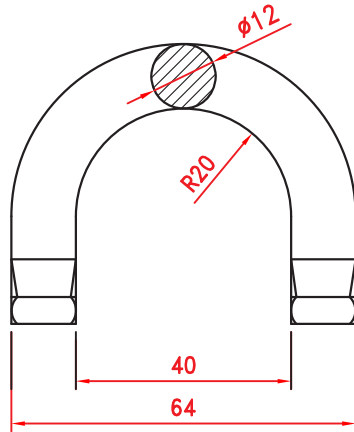

FUDU - D30 - 01
For Door

FUDU - D30 - 02
For Front Corner Post

FUDU - D30 - 03
For Top and Bottom Side Rail

FUDU-D30-05
For Rear Corner Post
Lashing Bar

FUDU - D30 - 06

PART NO.	SPEC
FUDU-D30-01	Ø8X70
FUDU-D30-02	Ø12X140
FUDU-D30-03	Ø12X64
FUDU-D30-05	Ø12X58
FUDU-D30-06	Ø6X44

TITLE	Lashing Ring Side Rail	WEIGHT	0.050/0.150KGS
MODEL		MATERIAL	SS41
PART NO.	FUDU-D30-03	UNIT	mm