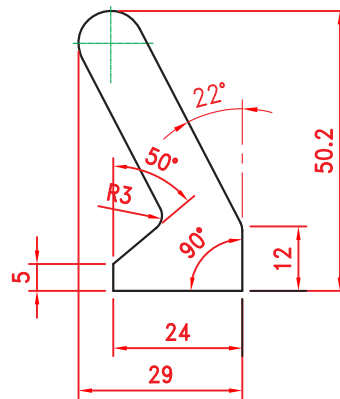

FUDU - D30 - 01
For Door

FUDU - D30 - 02
For Front Corner Post

FUDU - D30 - 03
For Top and Bottom Side Rail

FUDU-D30-05
For Rear Corner Post
Lashing Bar

FUDU - D30 - 06

PART NO.	SPEC
FUDU-D30-01	Ø8X70
FUDU-D30-02	Ø12X140
FUDU-D30-03	Ø12X64
FUDU-D30-05	Ø12X58
FUDU-D30-06	Ø6X44

TITLE	Lashing Ring Side Rail	WEIGHT	0.050/0.150KGS
MODEL		MATERIAL	SS41
PART NO.	FUDU-D30-03	UNIT	mm