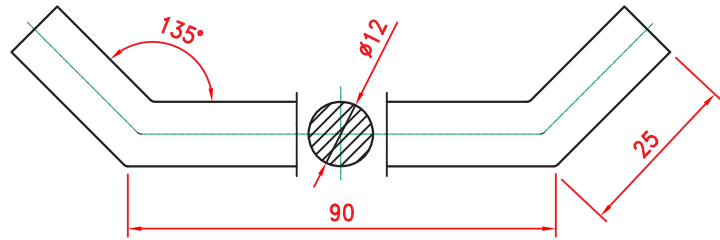

FUDU - D30 - 01
For Door

FUDU - D30 - 02
For Front Corner Post

FUDU - D30 - 03
For Top and Bottom Side Rail

FUDU-D30-05
For Rear Corner Post
Lashing Bar

FUDU - D30 - 06

PART NO.	SPEC
FUDU-D30-01	Ø8X70
FUDU-D30-02	Ø12X140
FUDU-D30-03	Ø12X64
FUDU-D30-05	Ø12X58
FUDU-D30-06	Ø6X44

TITLE	Lashing Ring Side Rail	WEIGHT	0.050/0.150KGS
MODEL		MATERIAL	SS41
PART NO.	FUDU-D30-03	UNIT	mm