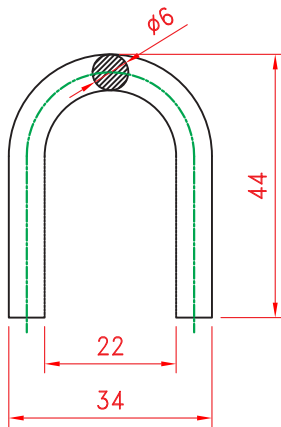

FUDU - D30 - 01
For Door

FUDU - D30 - 02
For Front Corner Post

FUDU - D30 - 03
For Top and Bottom Side Rail

FUDU-D30-05
For Rear Corner Post
Lashing Bar

FUDU - D30 - 06

PART NO.	SPEC
FUDU-D30-01	Ø8X70
FUDU-D30-02	Ø12X140
FUDU-D30-03	Ø12X64
FUDU-D30-05	Ø12X58
FUDU-D30-06	Ø6X44

TITLE	Lashing Ring Side Rail	WEIGHT	0.050/0.150KGS
MODEL		MATERIAL	SS41
PART NO.	FUDU-D30-03	UNIT	mm