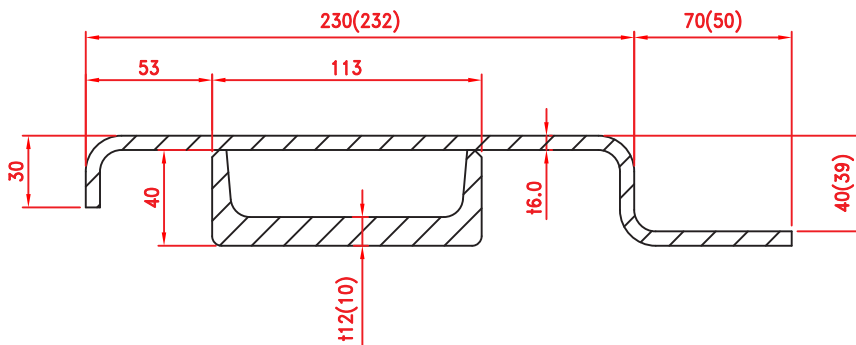

Rear Corner Post Outer

Spec	PART NO.	SPEC
GP	FUDU-D06-01A	6.0X50X40X232X2400
HC	FUDU-D06-01B	6.0X50X40X232X2700

Rear Corner Post Inner

Spec	PART NO.	SPEC
GP	FUDU-D06-03A	10X113X40X2353
HC	FUDU-D06-03C	10X113X40X2657

Rear Corner Post

TITLE	Rear Corner Post	WEIGHT	
SPEC	6.0X50/70X40/39X232X2400/2700	MATERIAL	CORTEN
PART NO.	FUDU-D06	UNIT	mm