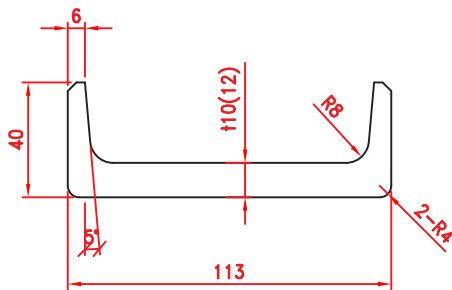

Rear Corner Post Outer

Spec	PART NO.	SPEC
GP	FUDU-D06-01A	6.0X50X40X232X2400
HC	FUDU-D06-01B	6.0X50X40X232X2700

Rear Corner Post Inner

Spec	PART NO.	SPEC
GP	FUDU-D06-03A	10X113X40X2353
HC	FUDU-D06-03C	10X113X40X2657

Rear Corner Post

TITLE	Rear Corner Post	WEIGHT	
SPEC	6.0X50/70X40/39X232X2400/2700	MATERIAL	CORTEN
PART NO.	FUDU-D06	UNIT	mm